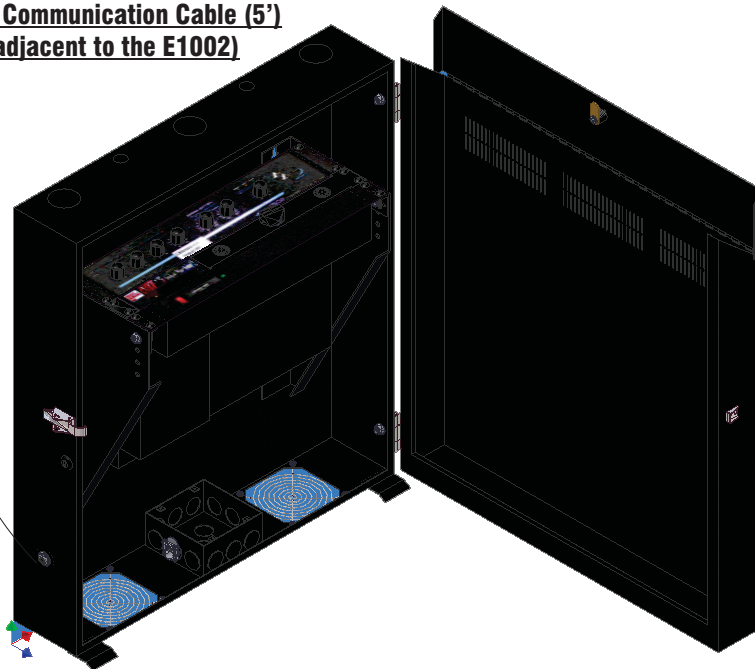

97 West Street, Medfield, MA 02052

p: 508.359.4396 f: 508.359.4482

www.electrictime.com

Amplifier Specifications:

185W stereo output @ 8ohms. Independent, user-defeatable clip limiters, Fully selectable low-frequency filtering, Stereo (dual-channel), parallel-input, or Bridge Mono operating modes, Balanced inputs — XLR, ¼" (6.3 mm) TRS, and barrier strip, Pluggable terminal block and Speakon™ outputs, 21 detent gain knobs, Front panel LED indicators for signal and clip and power, Attenuation control security plate, 4 Ohm, 8 Ohm, 70/100 Volt output operation.

Standard System:

<u>Quantity</u>	<u>Description</u>
1	E1002 Chime Control System
4	Horns
4	Drivers
250'	16 Gauge Speaker Wire
1	Operation Manual 274C

**99B-> E1002 Communication Cable (5')
(99B located adjacent to the E1002)**