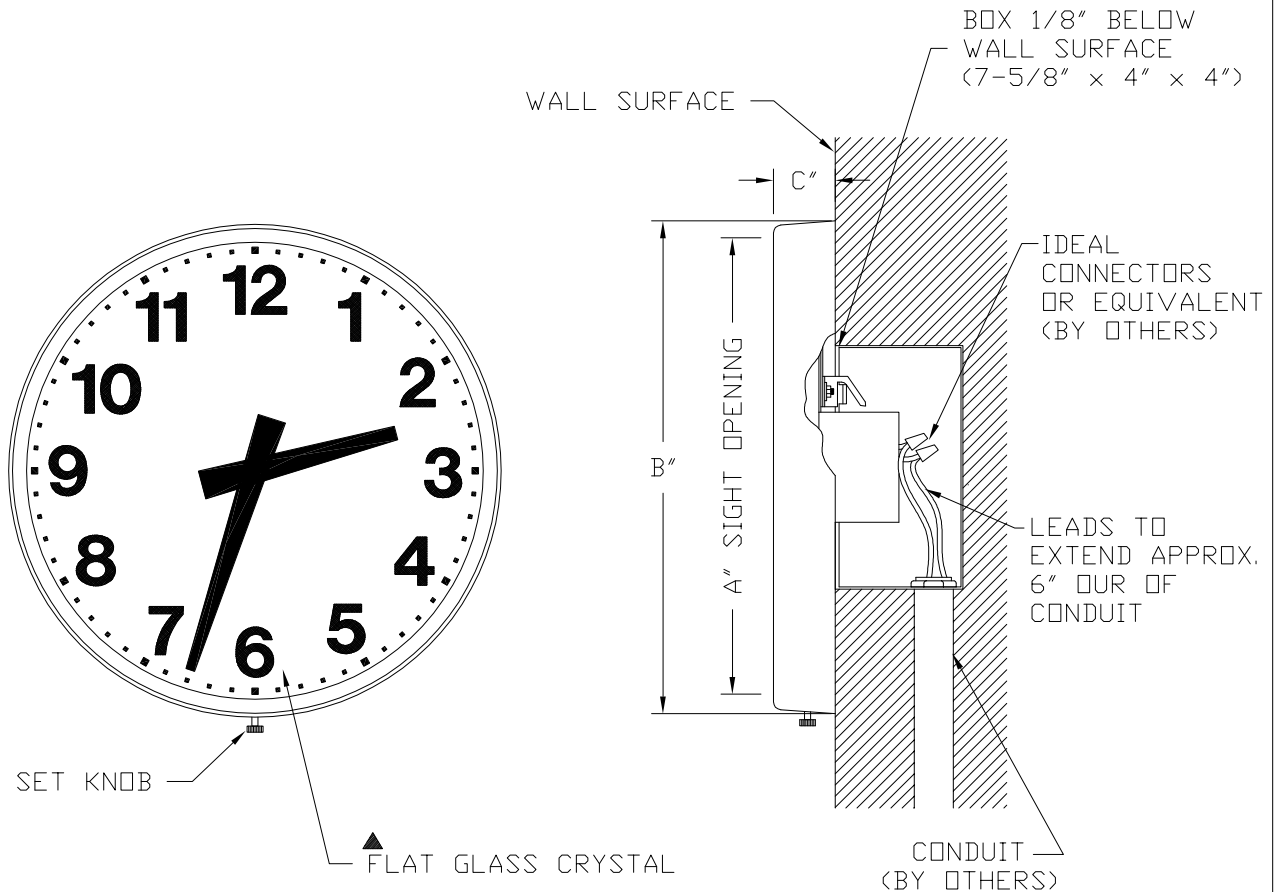

SEMI-FLUSH MOUNTING CLOCK
ROUND METAL CASE (INDOOR)

STYLE	SIZE	M.D.C.	A"	B"	C"	WALL BOX	SHIPPING WEIGHT (LBS)
5206	6"	4-15/16"	5-1/4	5-31/32	1-1/8	NONE	4
5209	9"	8"	8-5/8	9-11/32	1-1/8	WB8	9
52912	12"	11"	11-1/2	12-21/64	1-15/16	WB8	12
52915	15"	13-1/4"	14-5/16	15-15/32	1-15/16	WB8	14

- 6" Size supplied panel mounting ONLY - No wall box - Panel cutout per DWG. A-2036
- ▲ 6", 9", Dual motored. & 24 HR. clocks with adjustable hr. hands have convex glass crystals

Dial, Hands, & Finish as Selected

For single motored clock provide 2 wire circuit, code colored black and white
 For dual motored clock provide 3 wire circuit, code colored black, white, and red

Note: Specifications subject to change without notice.