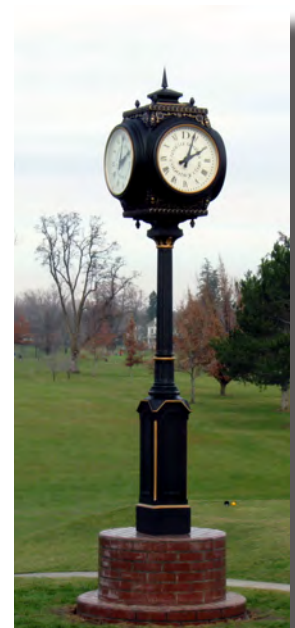

### SMALL HOWARD FOUR DIAL REPLICA STREET CLOCK 10'9" (328CM) HEIGHT (PSTCLK-SM4HOWARD)

Electric Time Company's Small Four Dial Howard Replica Street Clock is a reduced size version of the Large Four Dial Howard Replica Street Clock. It's a perfect architectural feature in areas with smaller buildings or in spaces with multiple site lines. This fully equipped street clock is perfect for many uses, including golf courses, schools, parks and courtyards.

#### FEATURES

- Cast Aluminum Post, Saddle & Head - no plastic or fiberglass
- Nominal 18" Dial
- Automatic 99B-MI Control
- GPS satellite synchronization
- Style "MI" Clock Movements made by Electric Time
- Translucent Acrylic Dials backlighted with LEDs
- Clear Tempered Glass Crystals
- Photocell Controlled Lighting
- UL & CUL Listed
- Weatherproof
- Wide Range of Dial Marking and Hand Designs
- Acid etched primer with Polyurethane top coat. Finish system tested and passed UV and Salt Spray ASTM test
- Wide Range of colors including Forest Green and Black
- Gold Highlighting
- Stainless Steel Anchor Rods with Templates included
- 3 Year Warranty
- 80 Years Serviceability

#### REFERENCE

- Drawing A-5586 Elevation
- Drawing A-5095 Foundation

# INSTALLATIONS - SMALL HOWARD FOUR DIAL DESIGN

Greer, SC

Medford Rotary  
Medford, MA

Ramsey, NJ

Manchester, ME

Nipawin, SK, Canada

Walla Walla, WA