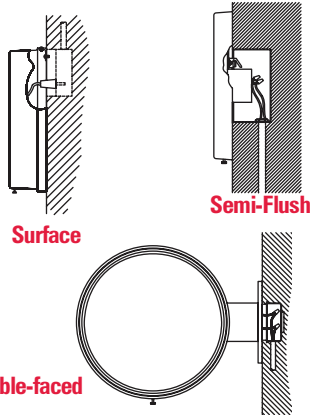

INDOOR STYLE HR50924 CLOCK, shown with standard hands, dial markings and case. The "HR" specifies the clock face, hands and finish, the 50924 specifies the clock to be surface mounted 24" in diameter

INDOOR SIDE-WALL MOUNTED STYLE G53924 Clock, shown with standard hands, dial markings and case. The "G" specifies the clock face, hands and finish, the 53924 specifies the clock to be double faced, 24" in diameter.

X: indicates standard style
R: indicates reversed screening
* indicates black on white dial

STANDARD SPECIFICATIONS:

Case: aluminum - round, aluminum - square

Crystal: 12"-24" flat glass. (9" Convex glass) - Acrylic or polycarbonate crystals optionally available

| Dial Size | Style | SURFACE | | Style | SEMI-FLUSH | | Style | DOUBLE-FACED | | |
|-----------|-------|------------------|---------------|---------------|------------------|---------------|-------|------------------|---------------------------------|---------------|
| | | Outside Diameter | Overall Depth | | Outside Diameter | Overall Depth | | Outside Diameter | Overall Projection from Surface | Overall Depth |
| | | Round | | Round | | Round | | | | |
| 9" | *5009 | 9 3/4" | 3 1/4" | *5209 | 9 11/32" | **1 1/8" | *5309 | 10" | 12 5/16" | 7 3/8" |
| 12" | 50912 | 12 5/8" | 3 1/4" | 52912 | 12 21/64" | 1 15/16" | 53912 | 12 15/16" | 15 9/16" | 7 3/8" |
| 15" | 50915 | 15 5/8" | 3 3/8" | 52915 | 15 15/16" | 1 15/16" | 53915 | 15 15/16" | 18 9/16" | 7 5/8" |
| 18" | 50918 | 19" | 4 9/16" | 52918 | 19" | 3" | 53918 | 19" | 23" | 8 1/2" |
| 24" | 50924 | 25 5/16" | 4 9/16" | 52924 | 25 5/16" | 3" | 53924 | 25 5/16" | 29 5/16" | 8 1/2" |
| | | Square | | Square | | Square | | | | |
| 12" | 20912 | 12 1/4" | 3 1/4" | 22912 | 12 1/4" | 1 15/16" | 23912 | 12 9/16" | 15 9/16" | 7 3/8" |
| 16" | 20916 | 16 7/8" | 3 1/4" | 22916 | 16 7/8" | 1 15/16" | 23916 | 17 1/4" | 20 1/4" | 7 3/8" |